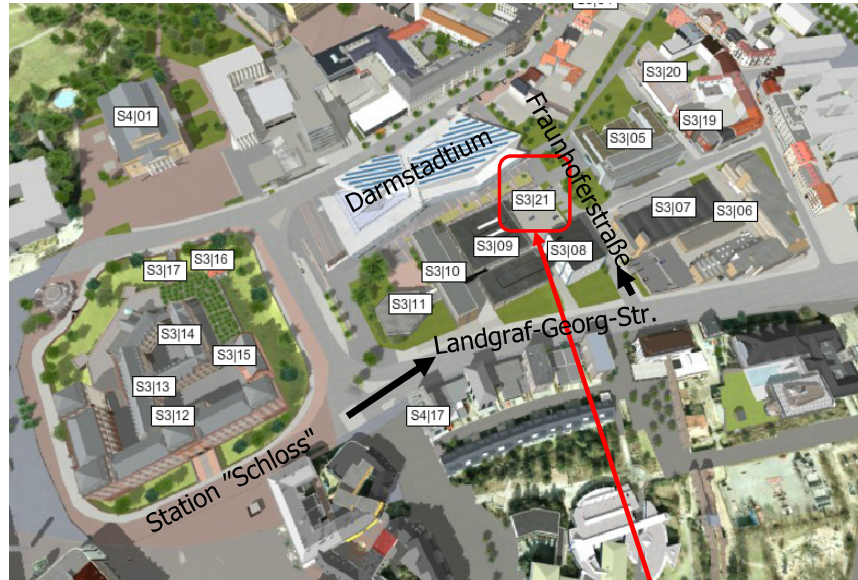

Postal and visitor address:
Fraunhoferstr. 4, Building S3|21
64283 Darmstadt

How to reach us?

By bus and train:

From the Darmstadt Main Station you can reach the Institute building in the city center by taking the tram (Line 3) or the bus (Line H or K) to "Schloss" station. From there you can reach us on foot in about 5 minutes by simply walking slightly uphill the "Landgraf-Georg-Str." You will then reach the "Fraunhoferstraße", which is on the left.

By car:

From the A5 or A67 take the exit at "Darmstädter Kreuz" towards Darmstadt. Continue straight while following the signs to the city center ("Stadtmitte") and City Ring. Enter the City Tunnel and get in the middle lane. After about 500 m exit the tunnel to the left. Follow towards „Darmstadtium“, there is a parking garage. Go to our office building S3|21, which is behind the „Darmstadtium“.